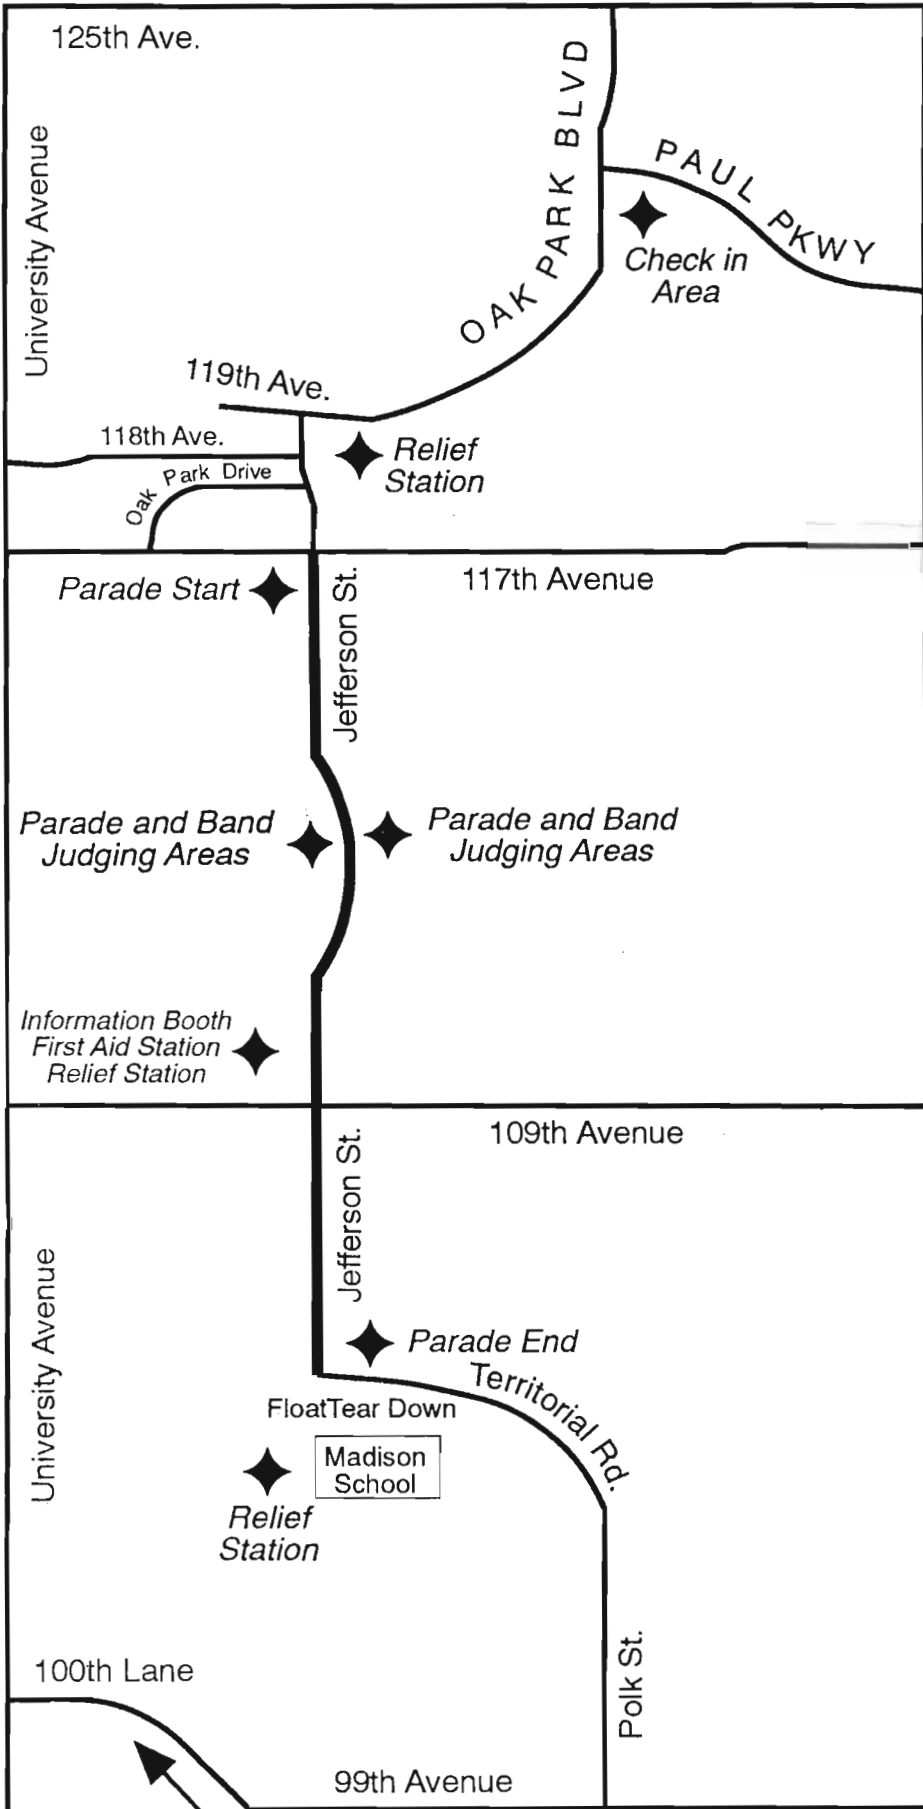

Blaine High School

Highway 242 - Main Street

Highway 65
All Parade Participants
Except Bands Enter at
Paul Parkway

Band Busses
Enter at 117th Ave.

PARADE ROUTE

**Blaine's Blazin' 4th
Festival**

Highway 65
To I 35W →
105th Ave.

**Awards Ceremony
at
Aquator Park**

To Hwy 10 West